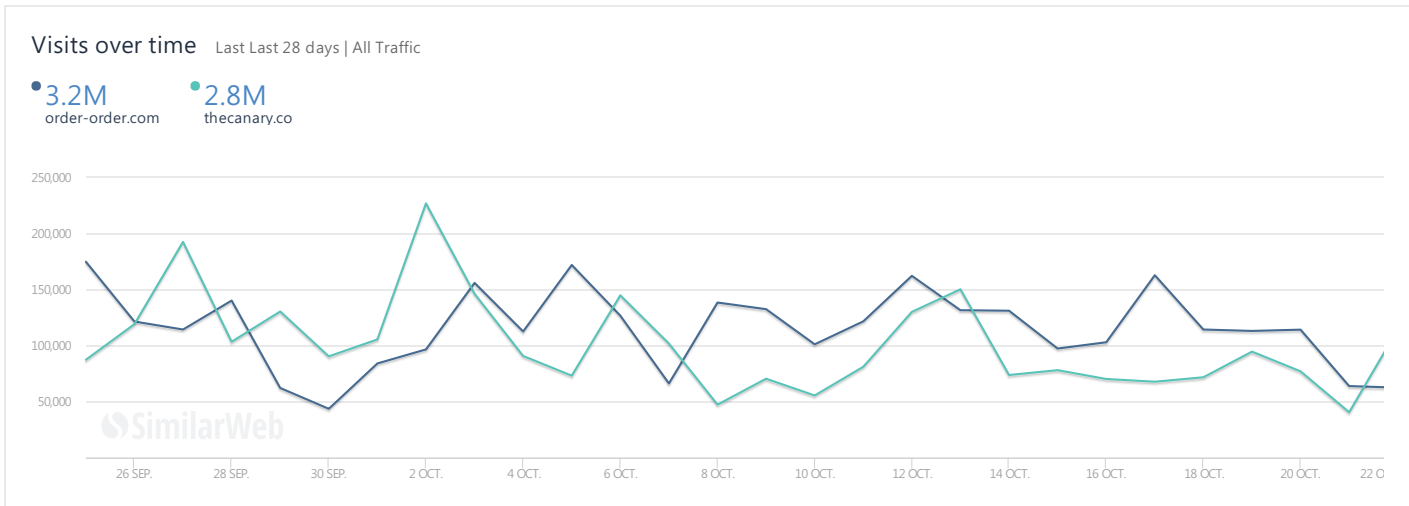

Total Visits [ⓘ]

Last 28 Days (As of Oct 22), 🌐 Worldwide

Domain	%	#
order-order.com	<div style="width: 65.41%;"></div>	3.222M
thecanary.co	<div style="width: 27.71%;"></div>	2.837M

Traffic Share [ⓘ]

Last 28 Days (As of Oct 22), 🌐 Worldwide

Domain	%
order-order.co...	65.41%
thecanary.co	27.71%

Engagement [ⓘ]

Last 28 Days (As of Oct 22), 🌐 Worldwide

Domain	Avg. Daily Visits	Unique Visitors	Visits / Unique Visitors	Avg. Visit Duration	Pages/Visit	Bounce Rate
order-order.com	🏆 115,084	🏆 0	N/A	🏆 00:02:31	1.65	🏆 59.71%
thecanary.co	101,353	🏆 0	N/A	00:02:22	🏆 1.66	65.95%

Social

Social Traffic

Last 28 Days (As of Oct 22), Worldwide Desktop Only

Display Advertising

Top Publishers

Display Ad Network ⓘ

Last 28 Days (As of Oct 22), 🌐 Worldwide 🖥️ Desktop Only

Ad Network