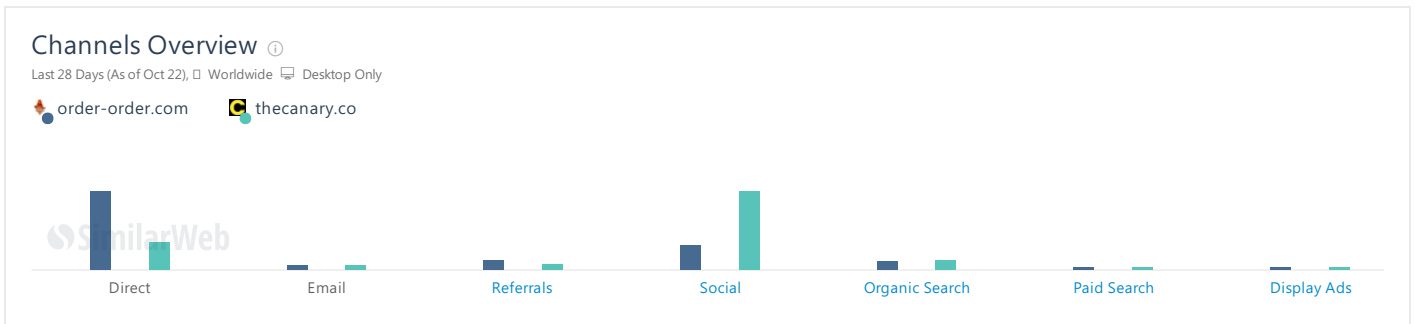

Total Visits [ⓘ]

Last 28 Days (As of Oct 22), 🌐 Worldwide

Domain	%	#
order-order.com	<div style="width: 65.41%;"></div>	3.222M
thecanary.co	<div style="width: 27.71%;"></div>	2.837M

Traffic Share [ⓘ]

Last 28 Days (As of Oct 22), 🌐 Worldwide

Domain	%
order-order.co...	65.41%
thecanary.co	27.71%

Engagement [ⓘ]

Last 28 Days (As of Oct 22), 🌐 Worldwide

Domain	Avg. Daily Visits	Unique Visitors	Visits / Unique Visitors	Avg. Visit Duration	Pages/Visit	Bounce Rate
order-order.com	🏆 115,084	🏆 0	N/A	🏆 00:02:31	1.65	🏆 59.71%
thecanary.co	101,353	🏆 0	N/A	00:02:22	🏆 1.66	65.95%

Geography

Marketing Mix

Referrals

Search

Top Search Terms Organic

Last 28 Days (As of Oct 22), Worldwide Desktop Only

Search Term	Traffic Share	Group Share Split	Volume	CPC
guido fawkes	27.97%	100.0%	122,620	\$0.01
the canary	26.20%	100.0%	40,060	\$1.2
order order	7.00%	100.0%	55,120	\$0.74
guido	4.74%	100.0%	116,250	\$0.69
canary news uk	4.00%	100.0%	-	-