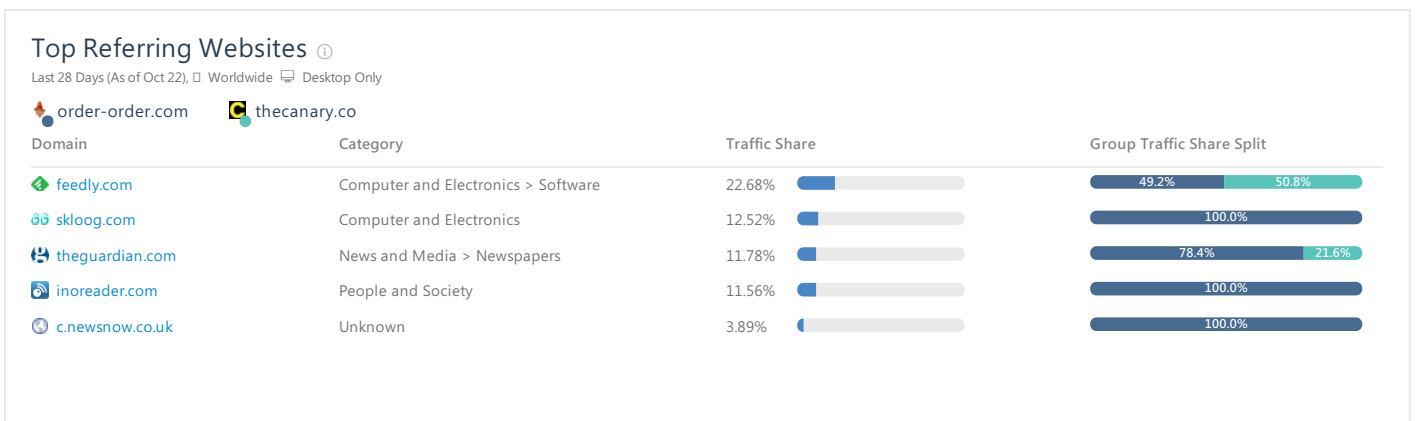

Domain	%
order-order.co...	65.41%
thecanary.co	27.71%

Engagement [ⓘ]

Last 28 Days (As of Oct 22), 🌐 Worldwide

Domain	Avg. Daily Visits	Unique Visitors	Visits / Unique Visitors	Avg. Visit Duration	Pages/Visit	Bounce Rate
order-order.com	🏆 115,084	🏆 0	N/A	🏆 00:02:31	1.65	🏆 59.71%
thecanary.co	101,353	🏆 0	N/A	00:02:22	🏆 1.66	65.95%

Geography

Marketing Mix

Referrals

Search

Top Search Terms Organic

Last 28 Days (As of Oct 22), Worldwide Desktop Only

Search Term	Traffic Share	Group Share Split	Volume	CPC
guido fawkes	27.97%	100.0%	122,620	\$0.01
the canary	26.20%	100.0%	40,060	\$1.2
order order	7.00%	100.0%	55,120	\$0.74
guido	4.74%	100.0%	116,250	\$0.69
canary news uk	4.00%	100.0%	-	-