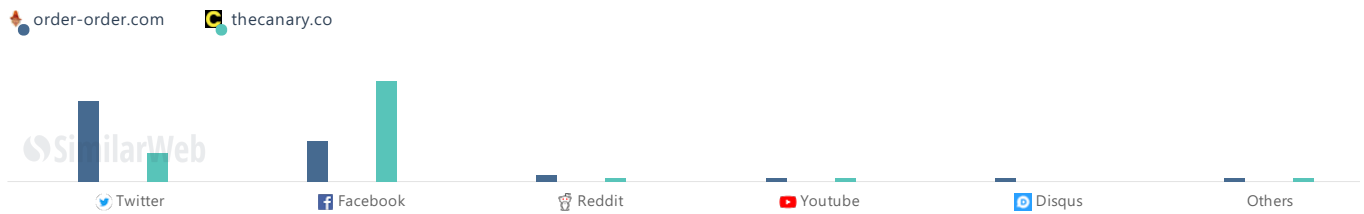

Geography

Marketing Mix

Referrals

Search

Top Search Terms Organic

Last 28 Days (As of Oct 22), Worldwide Desktop Only

Search Term	Traffic Share	Group Share Split	Volume	CPC
guido fawkes	27.97%	100.0%	122,620	\$0.01
the canary	26.20%	100.0%	40,060	\$1.2
order order	7.00%	100.0%	55,120	\$0.74
guido	4.74%	100.0%	116,250	\$0.69
canary news uk	4.00%	100.0%	-	-

Social

Social Traffic

Last 28 Days (As of Oct 22), Worldwide Desktop Only

Display Advertising

Top Publishers

Display Ad Network ⓘ

Last 28 Days (As of Oct 22), 🌐 Worldwide 🖥️ Desktop Only

Ad Network