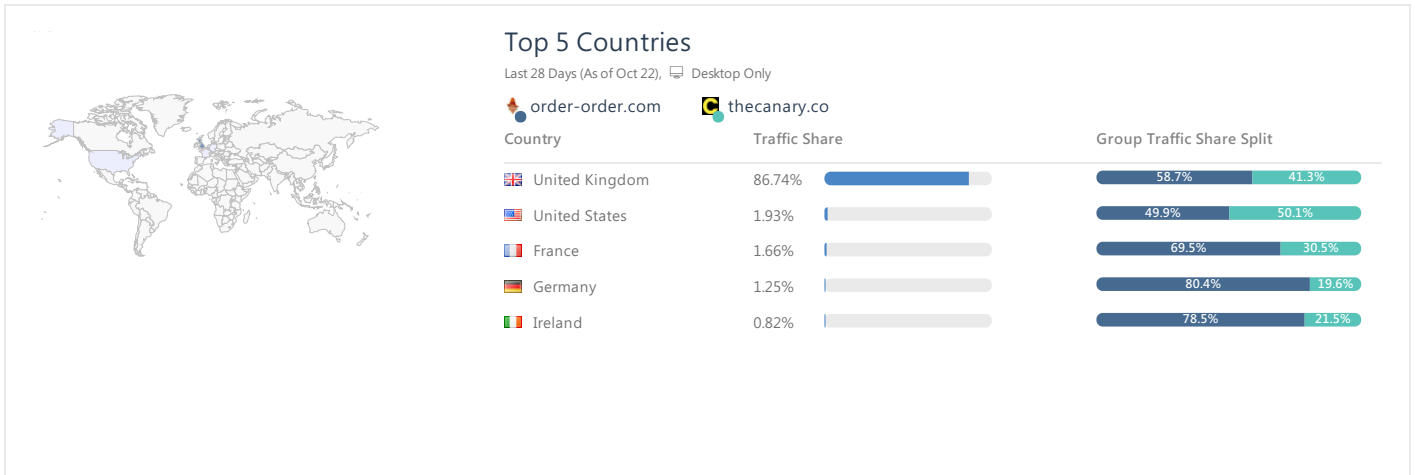

Total Visits [ⓘ]

Last 28 Days (As of Oct 22), 🌐 Worldwide

Domain	%	#
order-order.com	<div style="width: 65.41%;"></div>	3.222M
thecanary.co	<div style="width: 27.71%;"></div>	2.837M

Traffic Share [ⓘ]

Last 28 Days (As of Oct 22), 🌐 Worldwide

Domain	%
order-order.co...	65.41%
thecanary.co	27.71%

Engagement [ⓘ]

Last 28 Days (As of Oct 22), 🌐 Worldwide

Domain	Avg. Daily Visits	Unique Visitors	Visits / Unique Visitors	Avg. Visit Duration	Pages/Visit	Bounce Rate
order-order.com	🏆 115,084	🏆 0	N/A	🏆 00:02:31	1.65	🏆 59.71%
thecanary.co	101,353	🏆 0	N/A	00:02:22	🏆 1.66	65.95%

Geography

Marketing Mix

Referrals

Search

Top Search Terms Organic

Last 28 Days (As of Oct 22), Worldwide Desktop Only

Search Term	Traffic Share	Group Share Split	Volume	CPC
guido fawkes	27.97%	100.0%	122,620	\$0.01
the canary	26.20%	100.0%	40,060	\$1.2
order order	7.00%	100.0%	55,120	\$0.74
guido	4.74%	100.0%	116,250	\$0.69
canary news uk	4.00%	100.0%	-	-

Social

Social Traffic

Last 28 Days (As of Oct 22), Worldwide Desktop Only

Display Advertising

Top Publishers

Display Ad Network ⓘ

Last 28 Days (As of Oct 22), 🌐 Worldwide 🖥️ Desktop Only

Ad Network